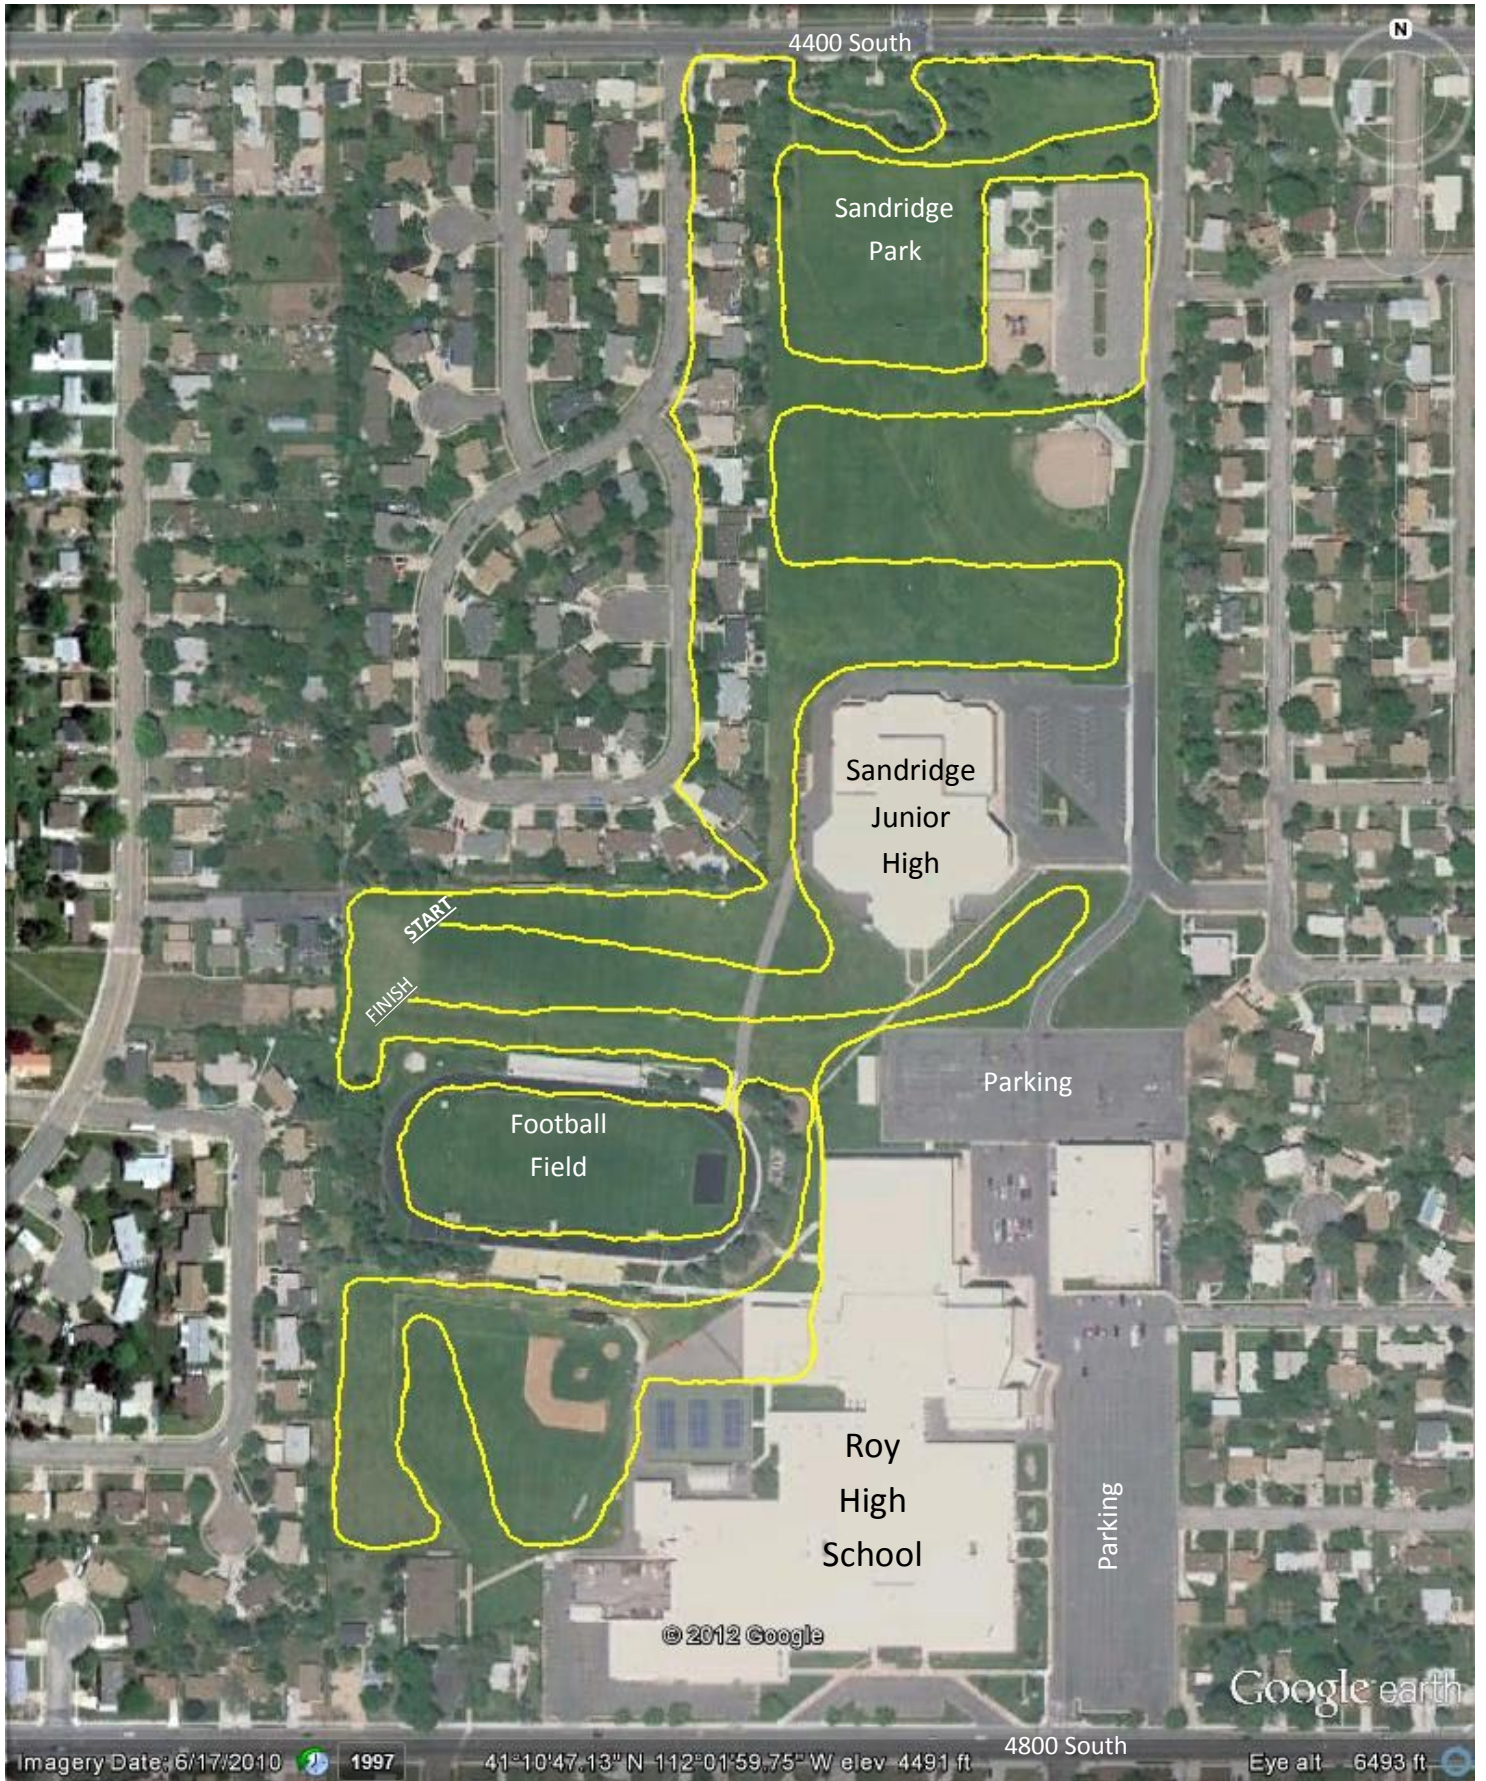

# Royal Run Cross Country Course

4400 South

Sandridge Park

Sandridge Junior High

START  
FINISH

Football Field

Parking

Roy High School

Parking

© 2012 Google

Google earth

Imagery Date: 6/17/2010

1997

41°10'47.13" N 112°01'59.75" W elev 4491 ft

4800 South

Eye alt 6493 ft